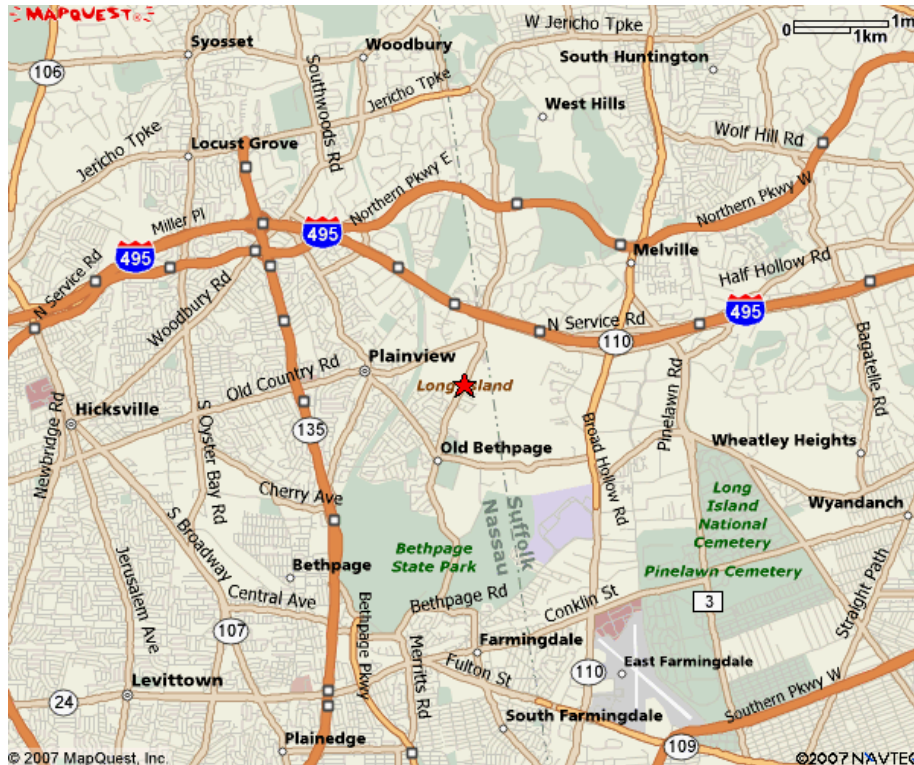

Old Bethpage Village Restoration
1303 Round Swamp Rd
Old Bethpage, NY 11804
(516) 572-8401

Directions

Old Bethpage Village Restoration is located $\frac{1}{2}$ mile south of the Long Island Expressway on Round Swamp Road. Small brown directional signs are located at major intersections near the restoration village.

From the WEST

LIE east to Exit 48. Right onto Round Swamp Road and left at the next traffic light. The entrance will be on your left.

Northern State Parkway to Exit 39 south to Round Swamp Road. South approx. 2 miles passing under the Long Island Expressway. Left at the next traffic light.

From the EAST

From Eastern Long Island to Exit 48. Left turn south onto Round Swamp Road. Approx. 1 mile to pass under the expressway and proceed to left at the next traffic light.

From Southern State Parkway to Exit 28A Seaford Oyster Bay Expressway (NY135) North. Seaford Oyster Bay Expressway to Old Country Road East exit 10. Right turn onto Old Country Road Eastbound to Round Swamp Road. Right onto Round Swamp Road and village entrance will be on your left.